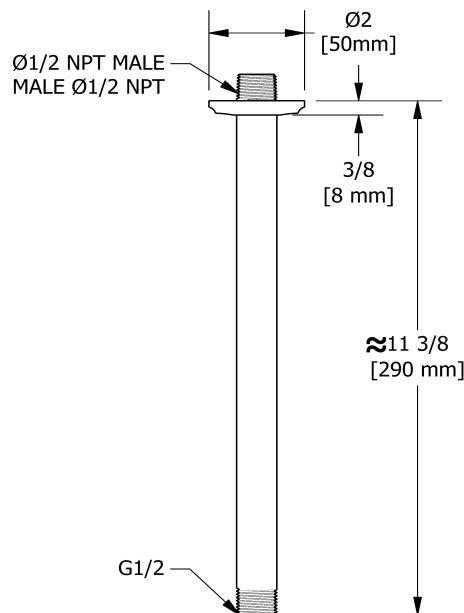

Specifications

Descriptions

- 1/2" inlet male NPT
- Shower arm with Momenti flange

Available colors

- C : Chrome
- BN : Brushed Nickel (PVD)
- PN : Polished Nickel (PVD)

30 cm (12") vertical shower arm

557

Sizes, models and finishes may differ from those presented.